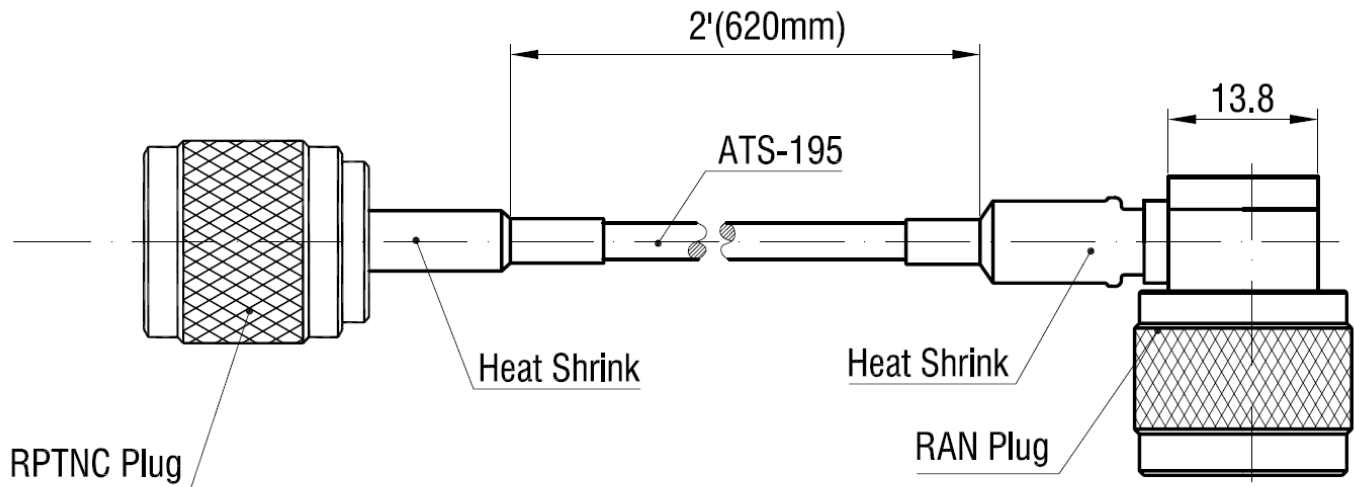

# 2' 195 SERIES RIGHT ANGLE N-STYLE PLUG TO RPTNC PLUG CABLE ASSEMBLY

TITLE:

2' 195 Series Right Angle N-Style Plug to RPTNC Plug Cable Assembly

PART NUMBER: ATS-195-RANP-RPTNCP-2ft

V1.0

AccelTex Solutions